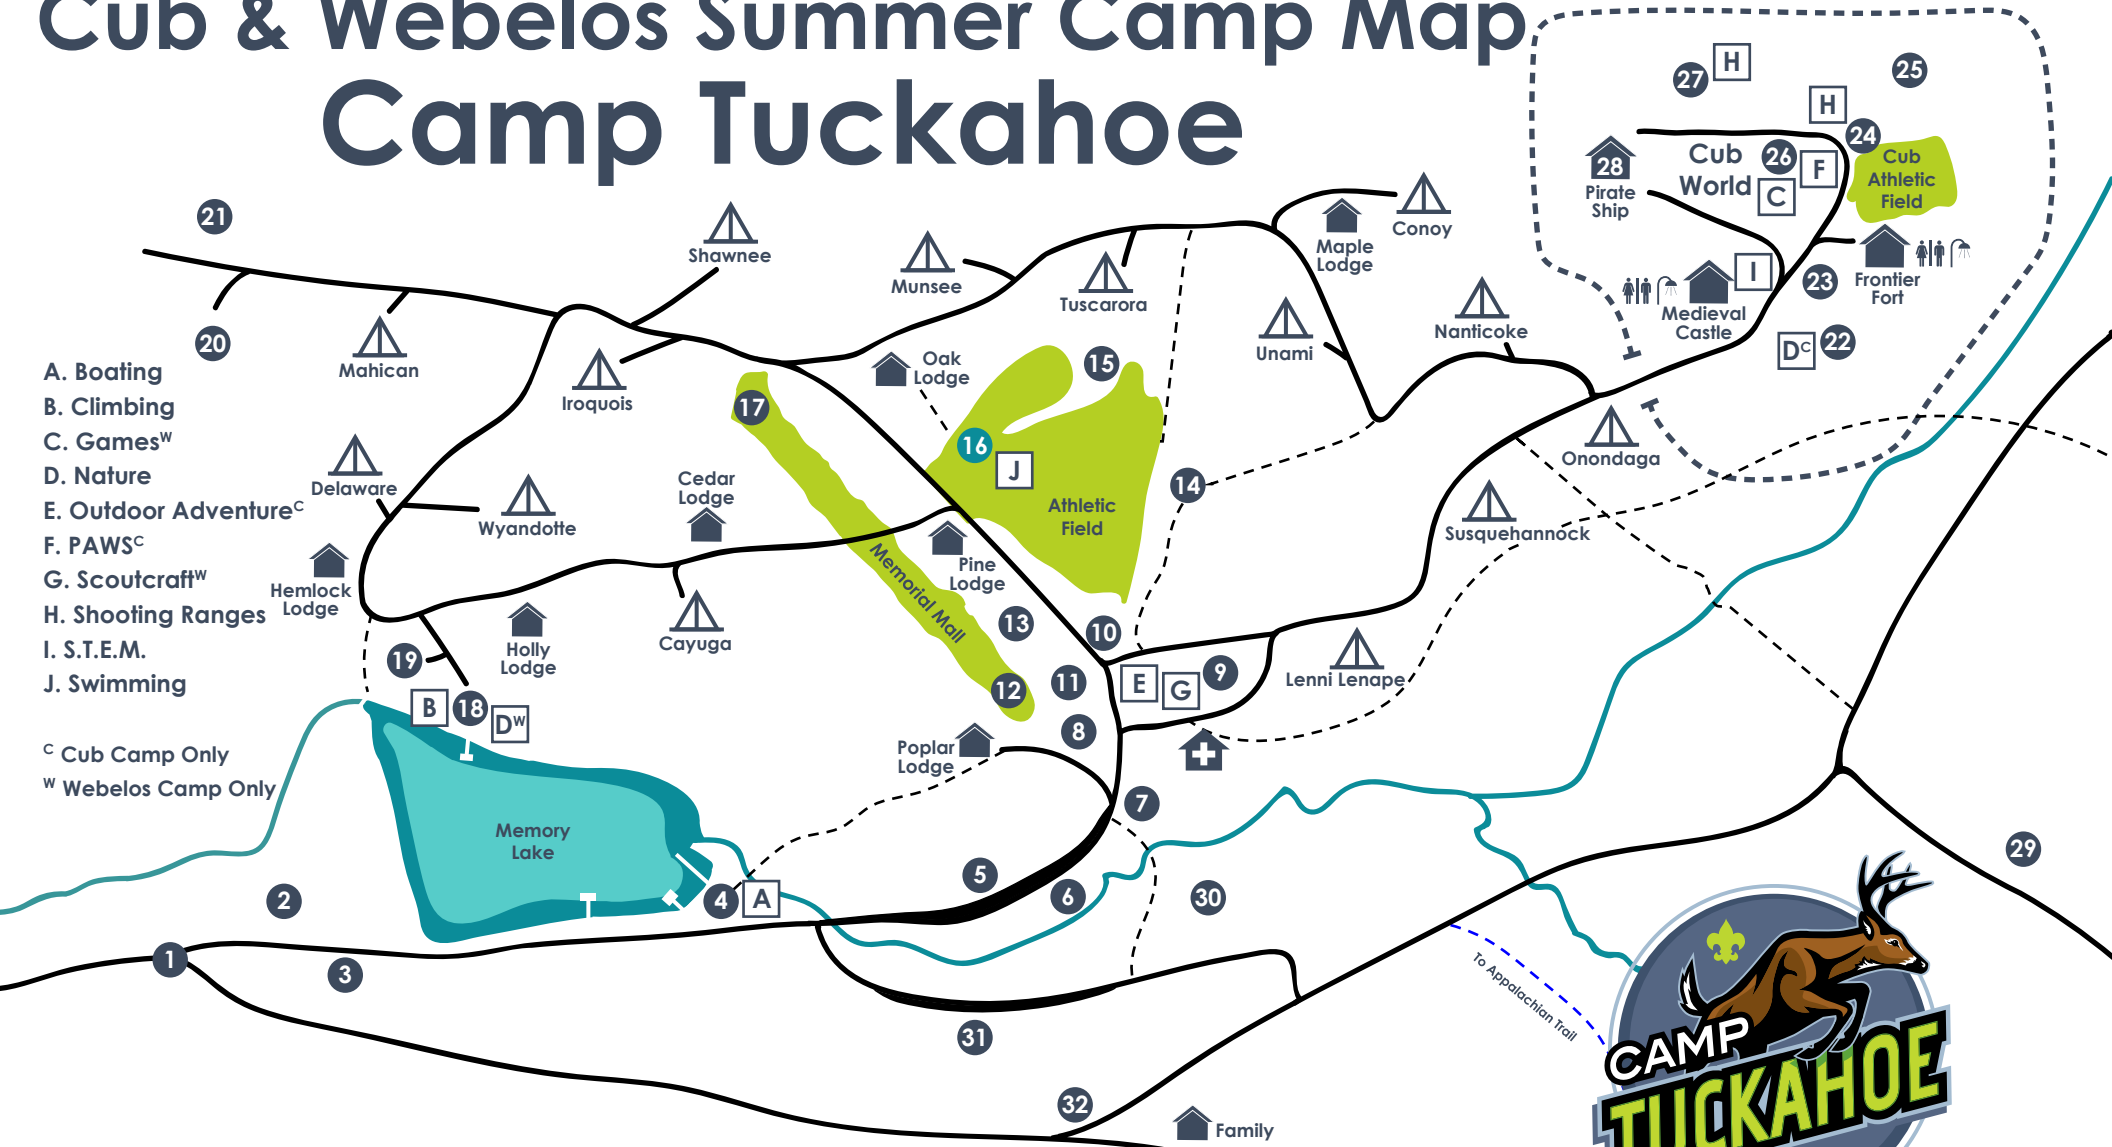

# Cub & Webelos Summer Camp Map

## Camp Tuckahoe

- A. Boating
- B. Climbing
- C. Games<sup>W</sup>
- D. Nature
- E. Outdoor Adventure<sup>C</sup>
- F. PAWS<sup>C</sup>
- G. Scoutcraft<sup>W</sup>
- H. Shooting Ranges
- I. S.T.E.M.
- J. Swimming

<sup>C</sup> Cub Camp Only  
<sup>W</sup> Webelos Camp Only

- |                               |                         |                              |                                   |
|-------------------------------|-------------------------|------------------------------|-----------------------------------|
| 1. Main Gate                  | 9. Dining Hall 🧑🧑🧑🧑🧑    | 17. Chapel                   | 25. Mine & Physical Fitness Trail |
| 2. Maintenance & Storage Yard | 10. Campmaster Building | 18. Nature Lodge             | 26. Cub Scout Pavillion           |
| 3. Ranger Residence           | 11. Flag Plaza          | 19. Climbing Tower & Zipline | 27. Cub BB Range                  |
| 4. Boat Docks                 | 12. Outdoor Chapel      | 20. Scout Archery Range      | 28. Pirate Ship                   |
| 5. Main Parking Lot           | 13. Scout Pavillion 🧑🧑  | 21. Rifle Range              | 29. Shotgun Range                 |
| 6. Conference Center          | 14. Campfire Circle     | 22. Treehouse                | 30. Staff City                    |
| 7. Camp Office 🧑🧑             | 15. Outdoor Showers     | 23. Teepee Village           | 31. Auxiliary Parking             |
| 8. Trading Post               | 16. Pool 🧑🧑🧑🧑🧑          | 24. Cub Archery Range        | 32. RV Parking                    |

To Appalachian Trail

— Main Road	- - - Walking Trail
🏠 Health Lodge	🏠 Cabins
🏕️ Campsite	🧑🧑 Restrooms
🚿 Showers	🗑️ Dumpsters