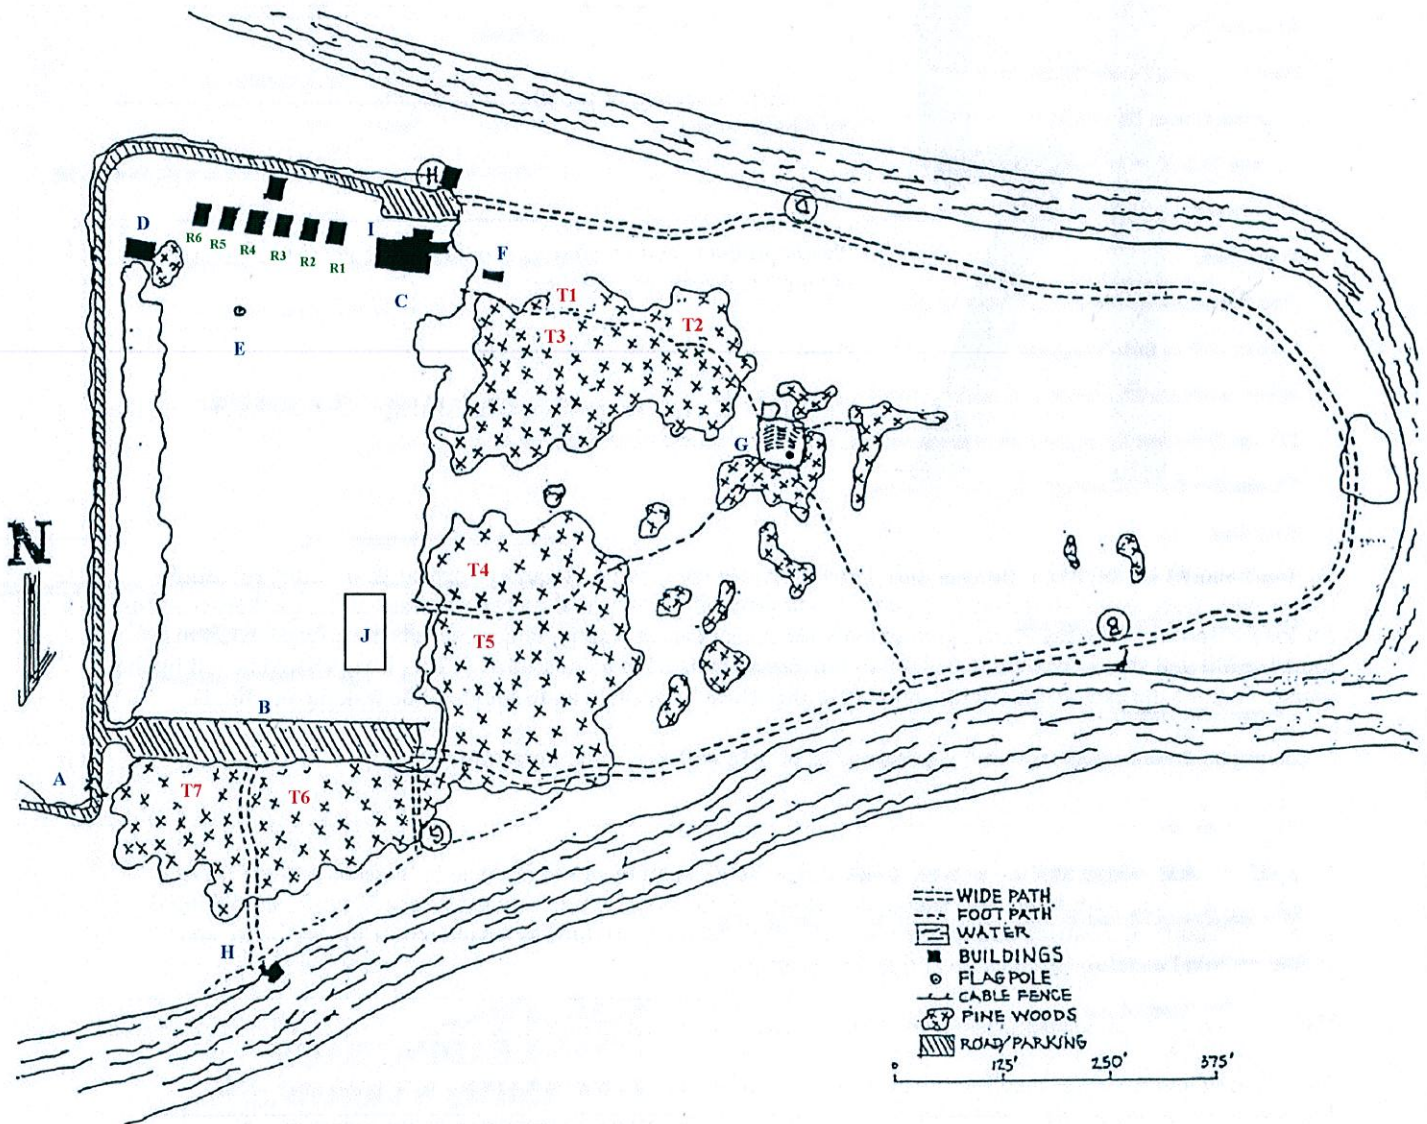

CAMP CONEWAGO

Boy Scouts of America

- A Main Gate
- B Lower Parking Lot
- C Main Lodge (large cabin)
- D Administration Building (small cabin)
- E Flag Pole
- F Latrine Building
- G Campfire Circle
- H Boat Launch
- I Upper Parking Lots
- J Pavilion

- T1 Tent Site 1
- T2 Tent Site 2
- T3 Tent Site 3
- T4 Tent Site 4
- T5 Tent Site 5
- T6 Tent Site 6
- T7 Tent Site 7

- R1 Rothrock 1
- R2 Rothrock 2
- R3 Rothrock 3
- R4 Rothrock 4
- R5 Rothrock 5
- R6 Rothrock 6