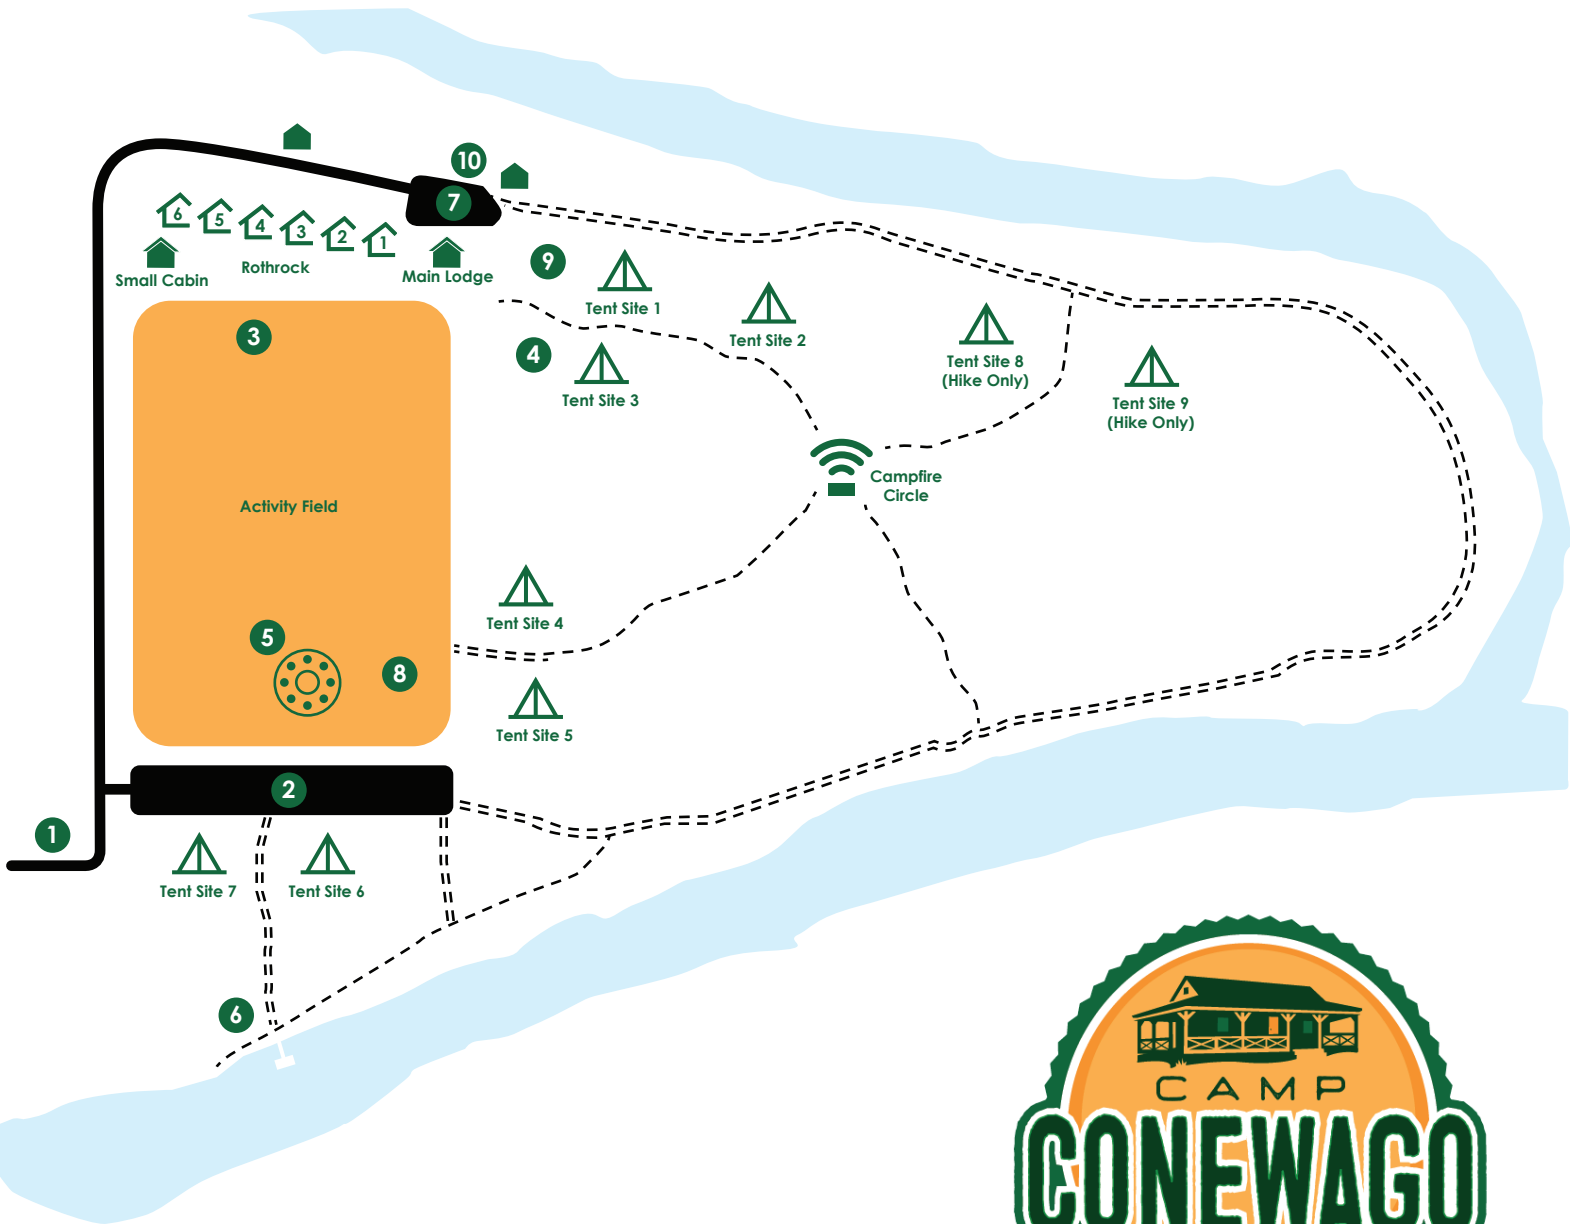

# Year-Round Camp Map

# Camp Conewago

Main Road	Walking Trail
Rothrock	Wide Path
Campsite	Cabins
Showers (Seasonal)	Restrooms

1. Main Gate
2. Lower Parking Lot
3. Flag Poles
4. Latrine Building
5. Large Fire Pit
6. Fishing Dock
7. Upper Parking Lot

8. Pavilion
9. Showers (Seasonal)
10. Water (Frost Free)