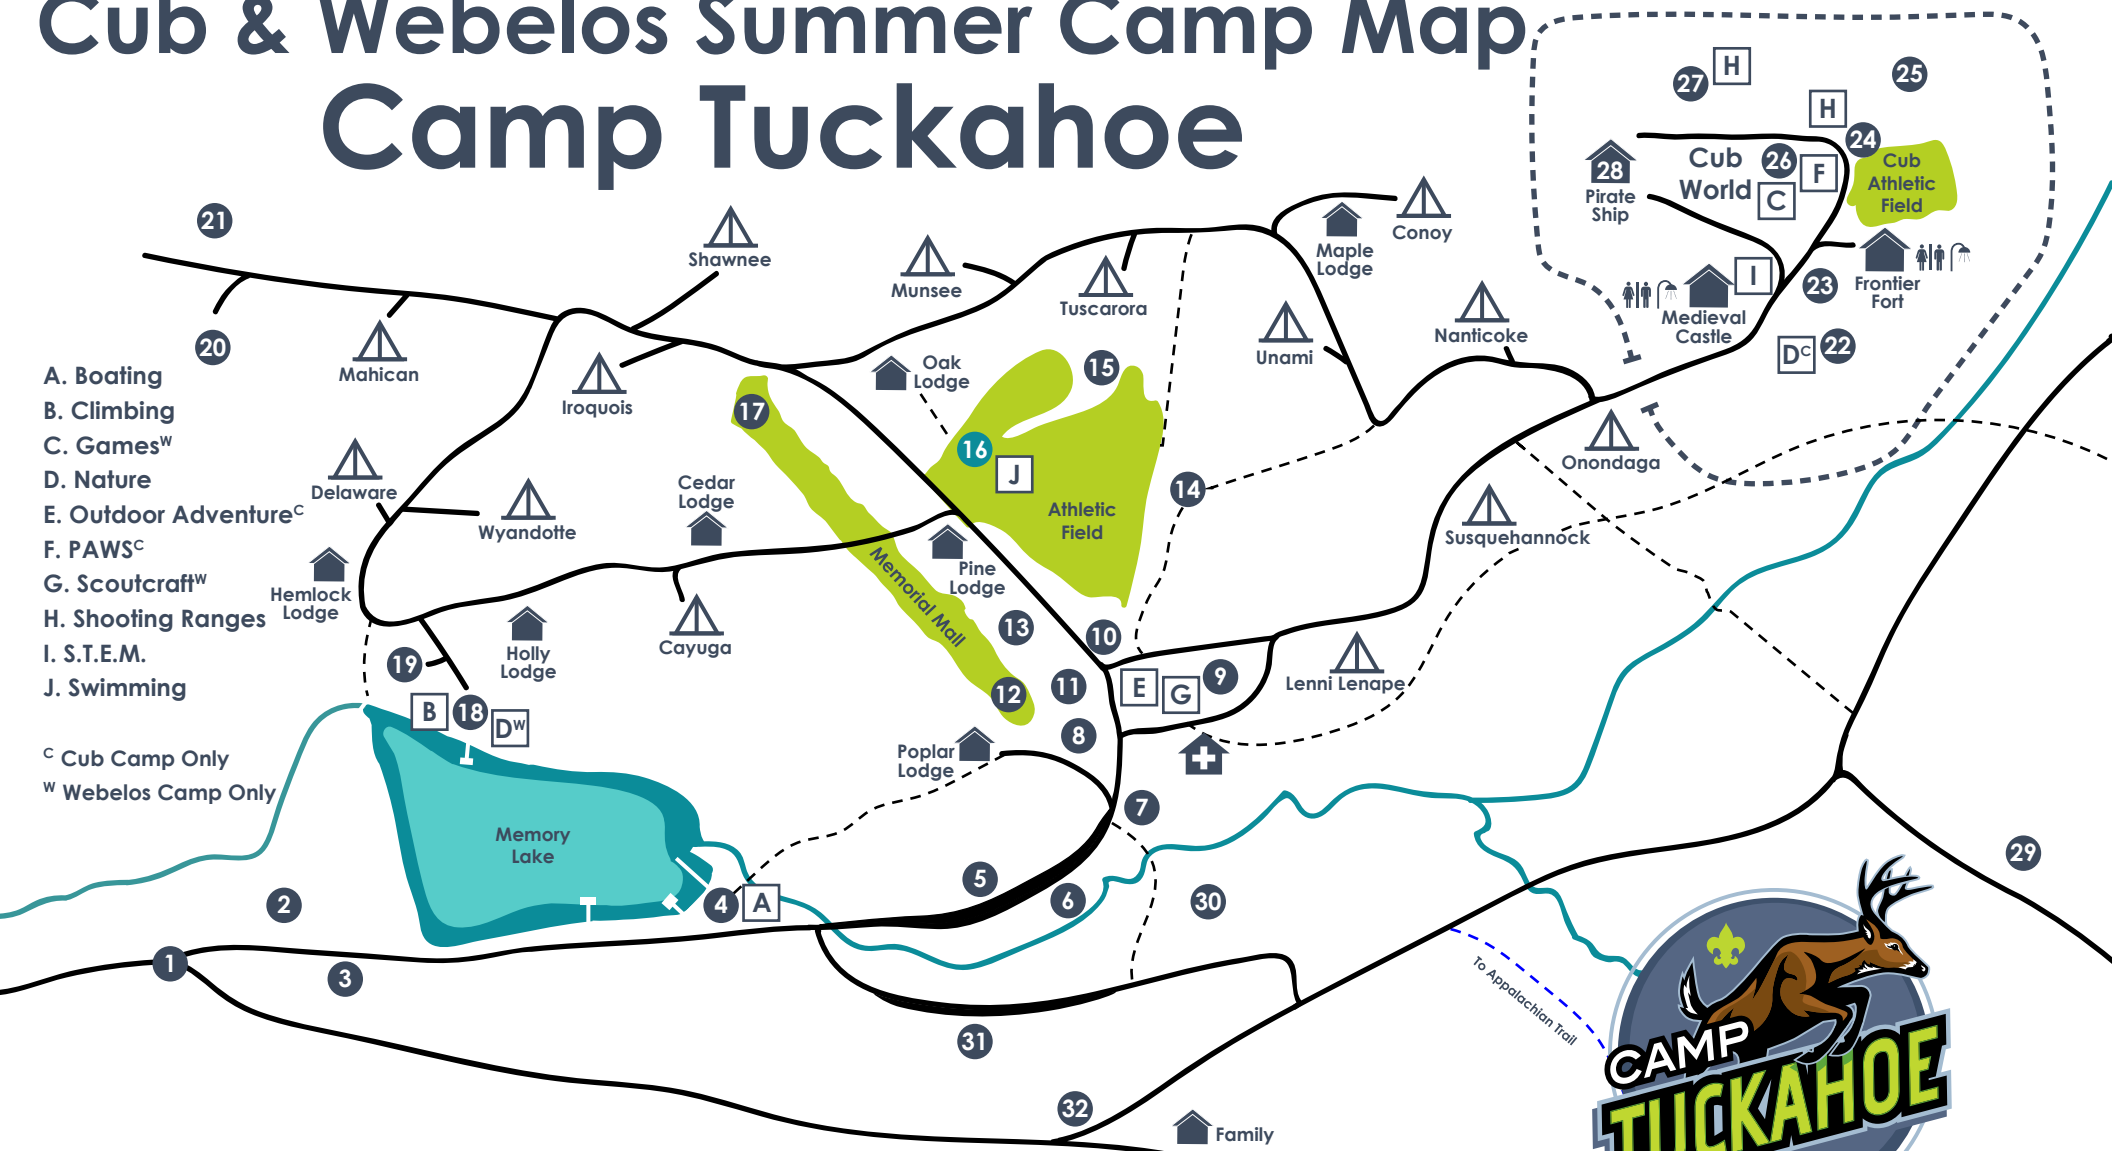

Cub & Webelos Summer Camp Map

Camp Tuckahoe

- A. Boating
- B. Climbing
- C. Games^W
- D. Nature
- E. Outdoor Adventure^C
- F. PAWS^C
- G. Scoutcraft^W
- H. Shooting Ranges
- I. S.T.E.M.
- J. Swimming

^C Cub Camp Only
^W Webelos Camp Only

- | | | | |
|-------------------------------|-------------------------|------------------------------|-----------------------------------|
| 1. Main Gate | 9. Dining Hall 🧑🧑🧑🧻 | 17. Chapel | 25. Mine & Physical Fitness Trail |
| 2. Maintenance & Storage Yard | 10. Campmaster Building | 18. Nature Lodge | 26. Cub Scout Pavillion |
| 3. Ranger Residence | 11. Flag Plaza | 19. Climbing Tower & Zipline | 27. Cub BB Range |
| 4. Boat Docks | 12. Outdoor Chapel | 20. Scout Archery Range | 28. Pirate Ship |
| 5. Main Parking Lot | 13. Scout Pavillion 🧑🧑 | 21. Rifle Range | 29. Shotgun Range |
| 6. Conference Center | 14. Campfire Circle | 22. Treehouse | 30. Staff City |
| 7. Camp Office 🧑🧑 | 15. Outdoor Showers | 23. Teepee Village | 31. Auxiliary Parking |
| 8. Trading Post | 16. Pool 🧑🧑🧑🚿 | 24. Cub Archery Range | 32. RV Parking |

To Appalachian Trail

— Main Road	- - - Walking Trail
🏠 Health Lodge	🏠 Cabins
⛛ Campsite	🧑🧑 Restrooms
🚿 Showers	🗑️ Dumpsters