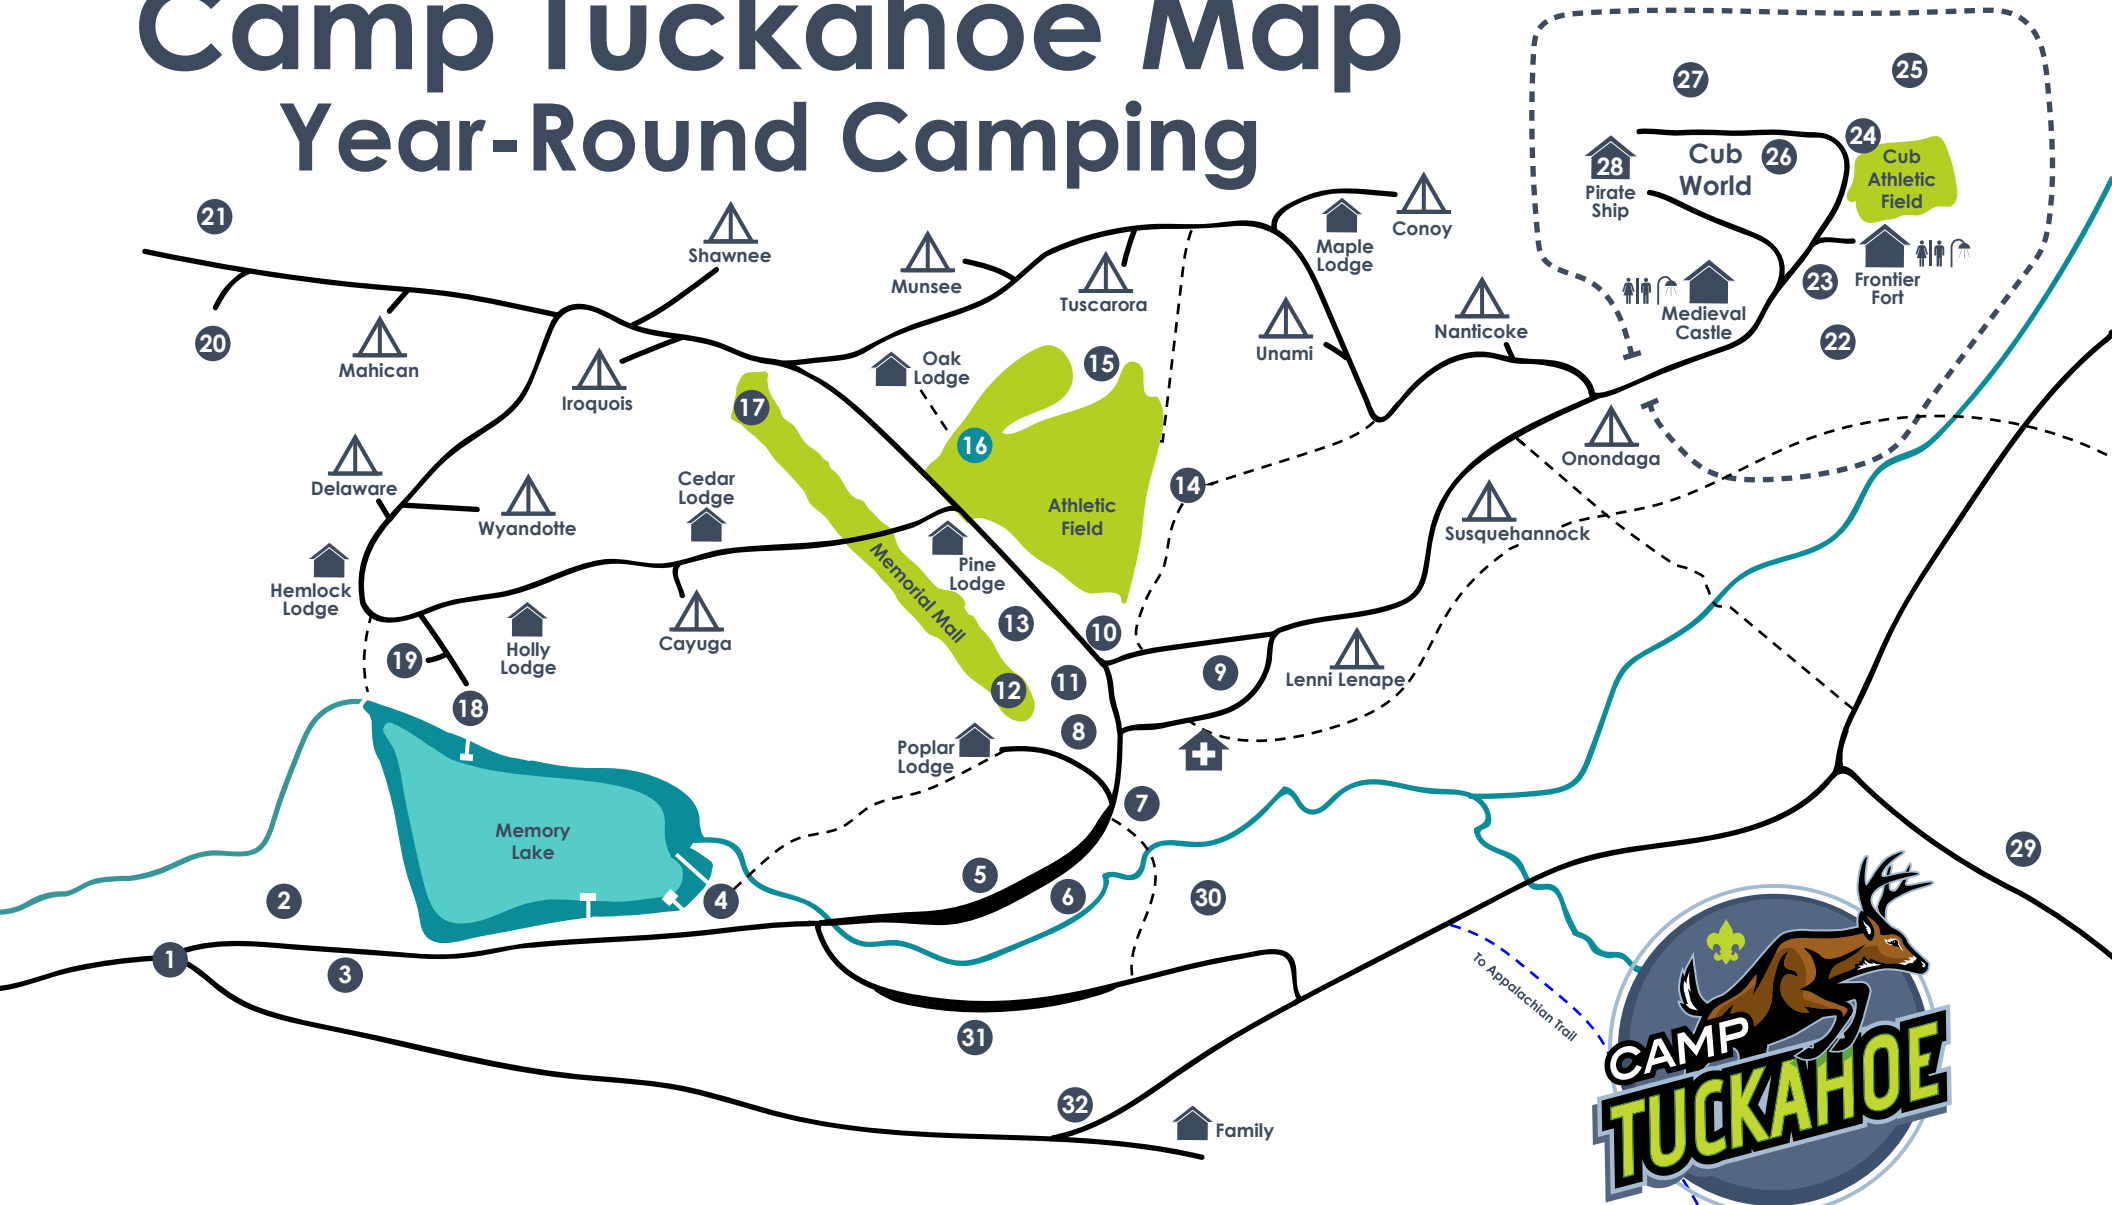

Camp Tuckahoe Map

Year-Round Camping

- | | | | |
|-------------------------------|-------------------------|------------------------------|-----------------------------------|
| 1. Main Gate | 9. Dining Hall | 17. Chapel | 25. Mine & Physical Fitness Trail |
| 2. Maintenance & Storage Yard | 10. Campmaster Building | 18. Nature Lodge | 26. Cub Scout Pavillion |
| 3. Ranger Residence | 11. Flag Plaza | 19. Climbing Tower & Zipline | 27. Cub BB Range |
| 4. Boat Docks | 12. Outdoor Chapel | 20. Scout Archery Range | 28. Pirate Ship |
| 5. Main Parking Lot | 13. Scout Pavillion | 21. Rifle Range | 29. Shotgun Range |
| 6. Conference Center | 14. Campfire Circle | 22. Treehouse | 30. Staff City |
| 7. Camp Office | 15. Outdoor Showers | 23. Teepee Village | 31. Auxiliary Parking |
| 8. Trading Post | 16. Pool | 24. Cub Archery Range | 32. RV Parking |

	Main Road		Walking Trail
	Health Lodge		Cabins
	Campsite		Restrooms
	Showers		Dumpsters